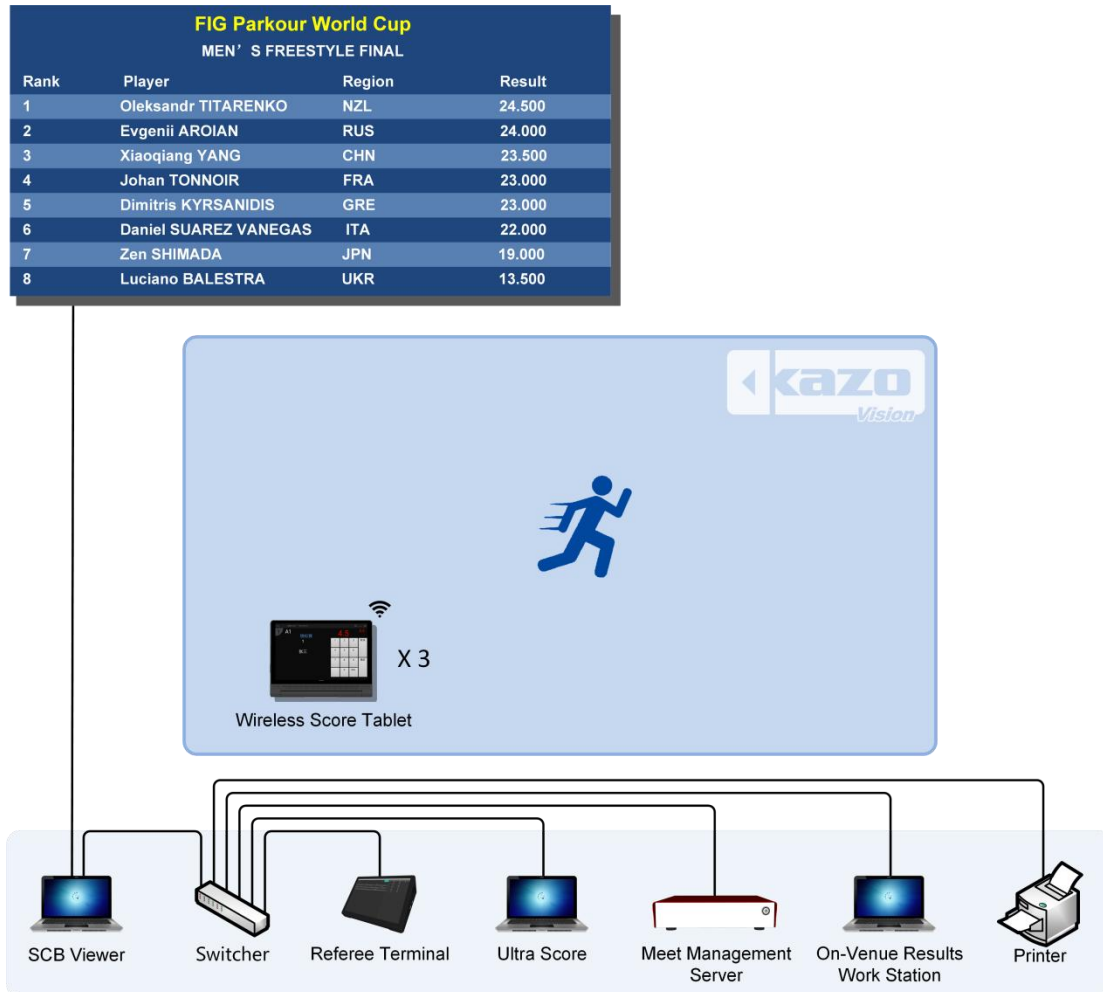

# Scoring & Timing Solution for Parkour Freestyle

This is a general solution for LED display in parkour stadium which has the functions of timing, scoring and displaying advertisement, notification, the information of players and teams. It is an ideal choice for most of stadiums.

## 1. System Structure

## System Description

- 1) **LAN:** A LAN is set up in the stadium. Connect the LED control PC, Ultra Score Terminal PC, Match Scoring & Timing Host, Referee Scoring & Timing Terminal, Meet Management Server, On-Venue Results Workstation and Printer to the LAN.
- 2) **LED Screen:** One or two LED screens are controlled by separate computers which connect with LED sending cards. Both of the LED screens can show the same contents or different contents as required.
- 3) **Wireless Score Tablet:** 3 Wireless Score Tablets are used together with Ultra Score software for referee scoring.
- 4) **Referee Scoring Software:** It is installed in the court side referee seat, which can monitor the scoring of referees in multiple venues in real time and correct unreasonable scoring.

- 5) **Meet Management Server:** It is the core data processing equipment which is installed in the Technical Table and connected to the LAN by network cable.