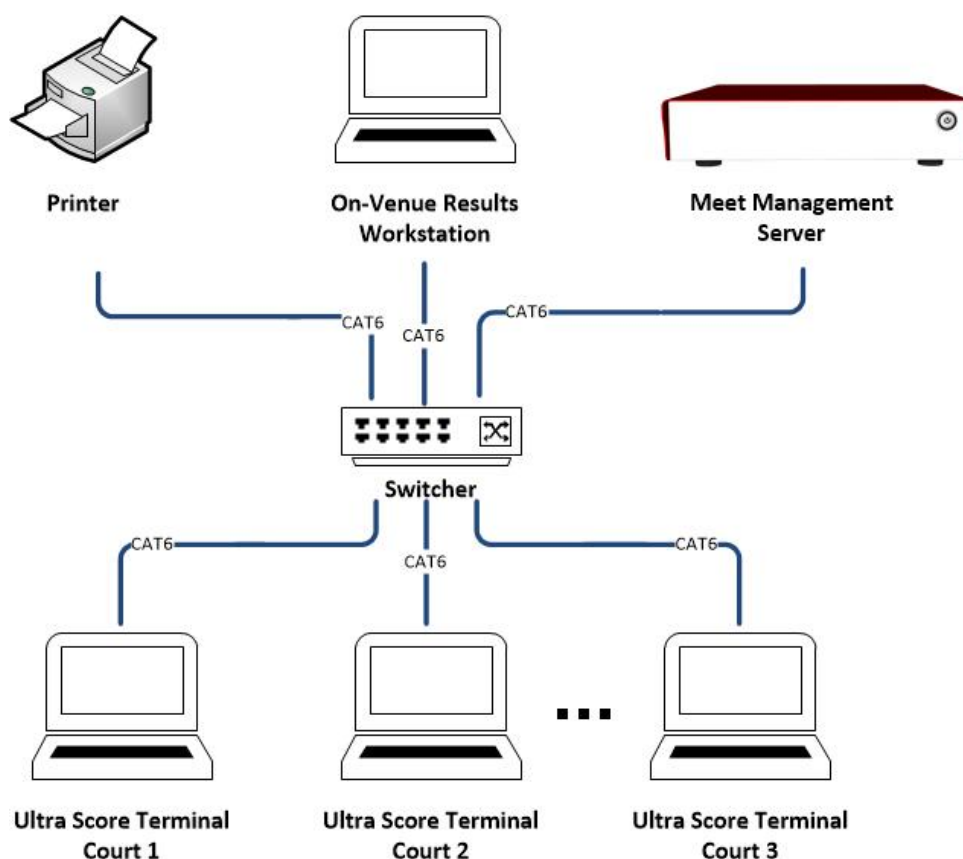

2.4 Meet Management System

It is composed of Meet Management Server, On-Venue Results Workstation, Printer, etc. Linking with Online Registration System, Match Scoring System and Basketball Stats System, it can realize:

1) **Participants Management:** Information management of players, teams and referees. Both import and input registration form are available. And auto generate the order form.
2) **Match Schedule:** Auto draw the players' lots. Multi-project arrangement make the schedule more smoothly. Auto generate the bracket, order form and round form.
3) **Result Management:** Receive or record the results. Determine the players' rank, admission or elimination at each stage. Print the results announcement and send to the LED display system, TV broadcasting system and comprehensive meet manage system.
4) **Technical Statistics Arrangement:** Combine with the basketball stats software, it can summarize the info of teams' score, teams' timeout, teams' foul, players' substitution, players' foul, players' comprehensive results, and generate the integrated report.

2.4.1 System Diagram